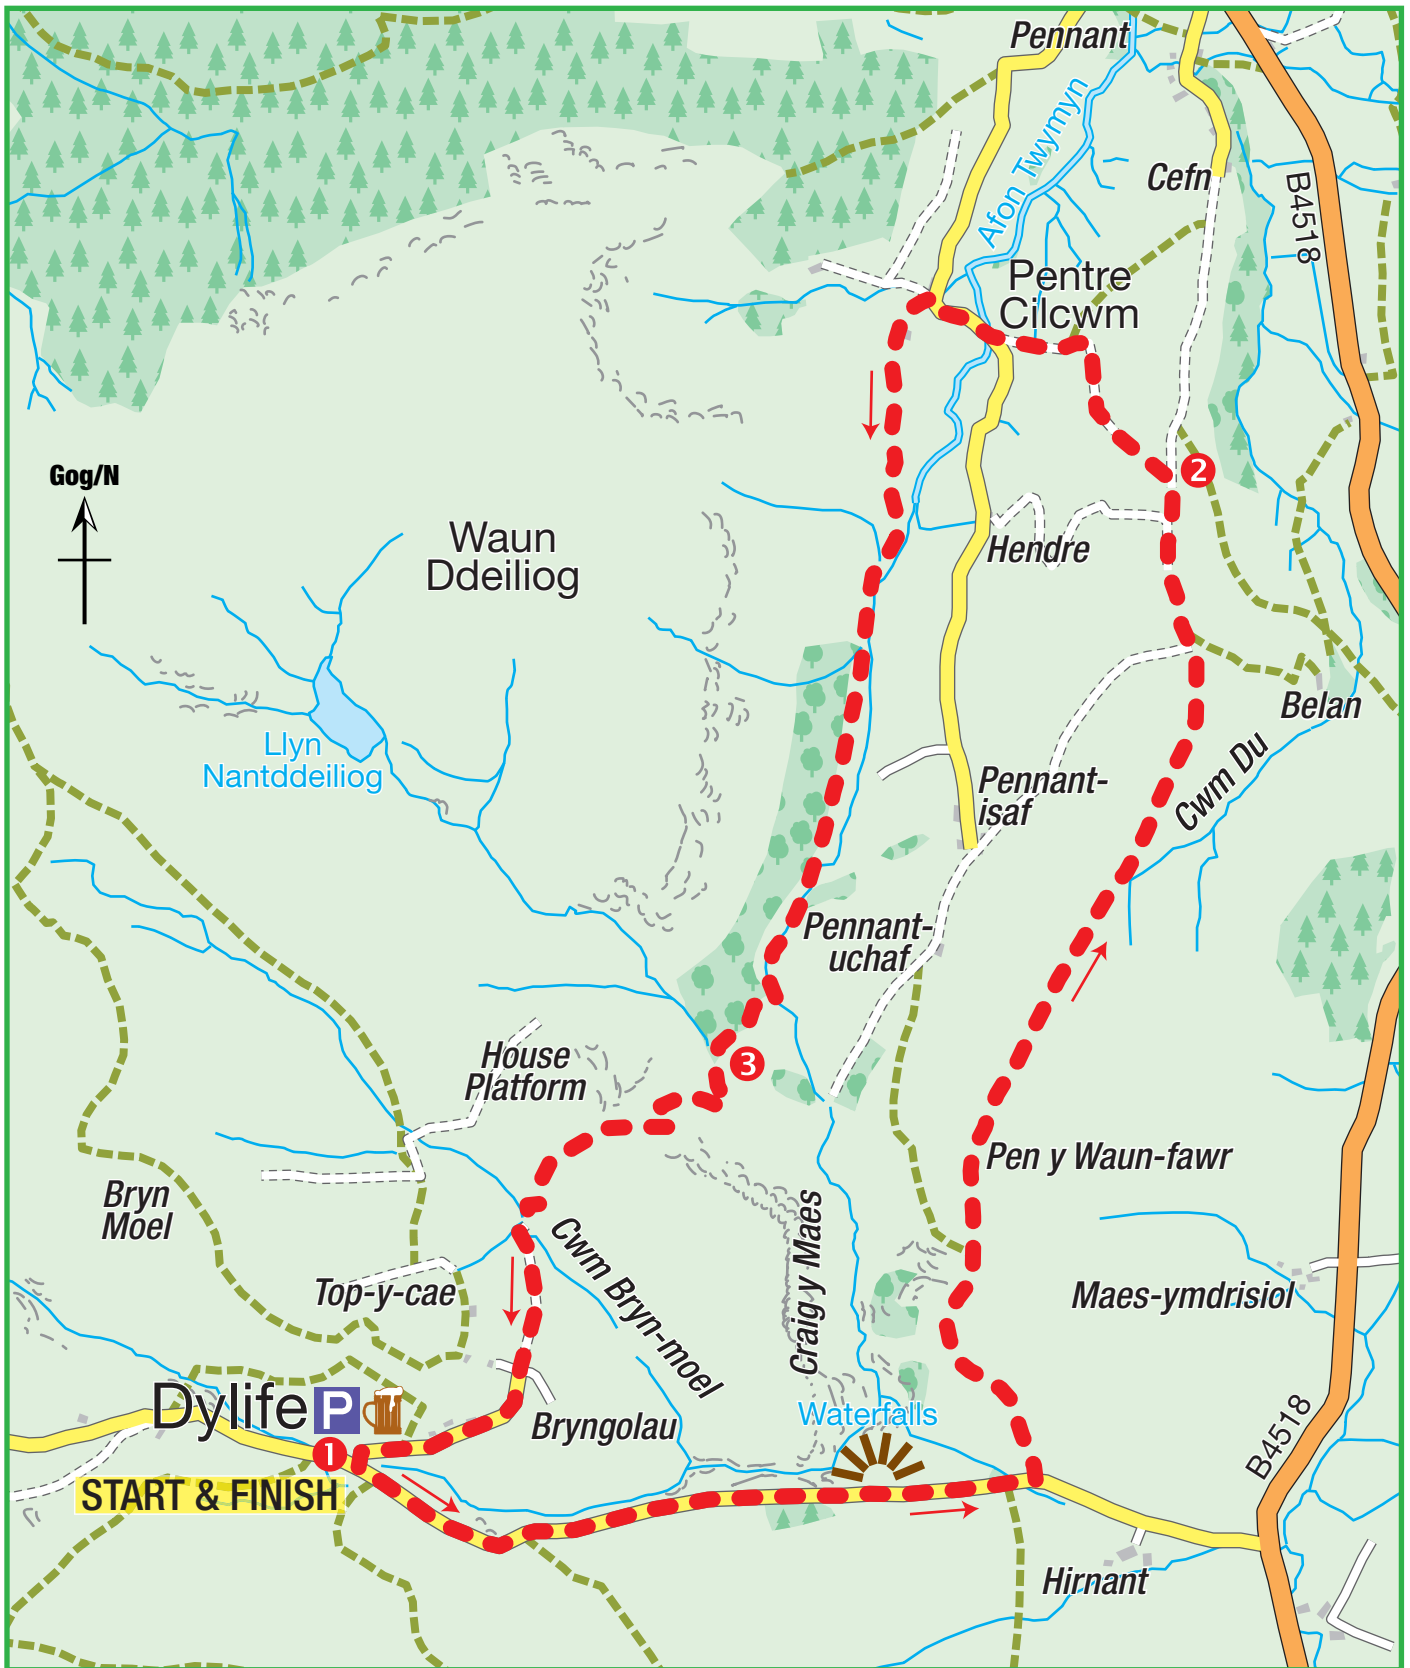

Dylife, Twymyn Valley and Pentre Cilcwm

Scale (approx)
Metres